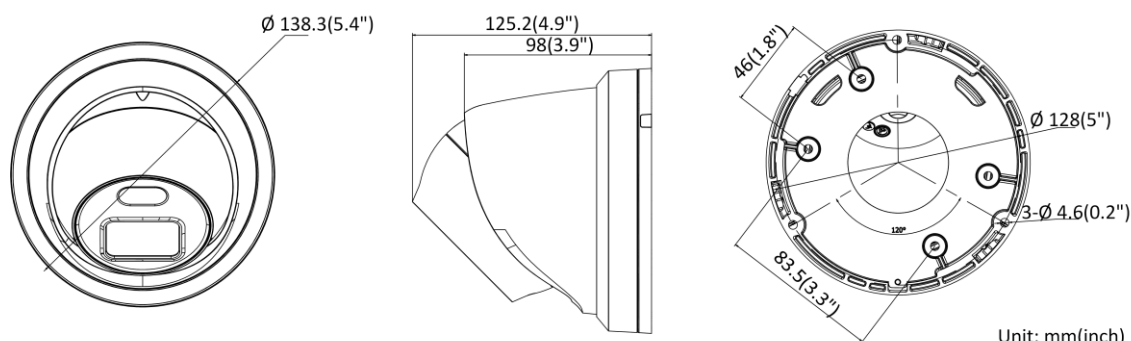

▪ Available Model

DS-2CD2347G2-LU (2.8 mm, 4 mm, 6 mm)

DS-2CD2347G2-L (2.8 mm, 4 mm, 6 mm)

▪ Dimension

Unit: mm(inch)